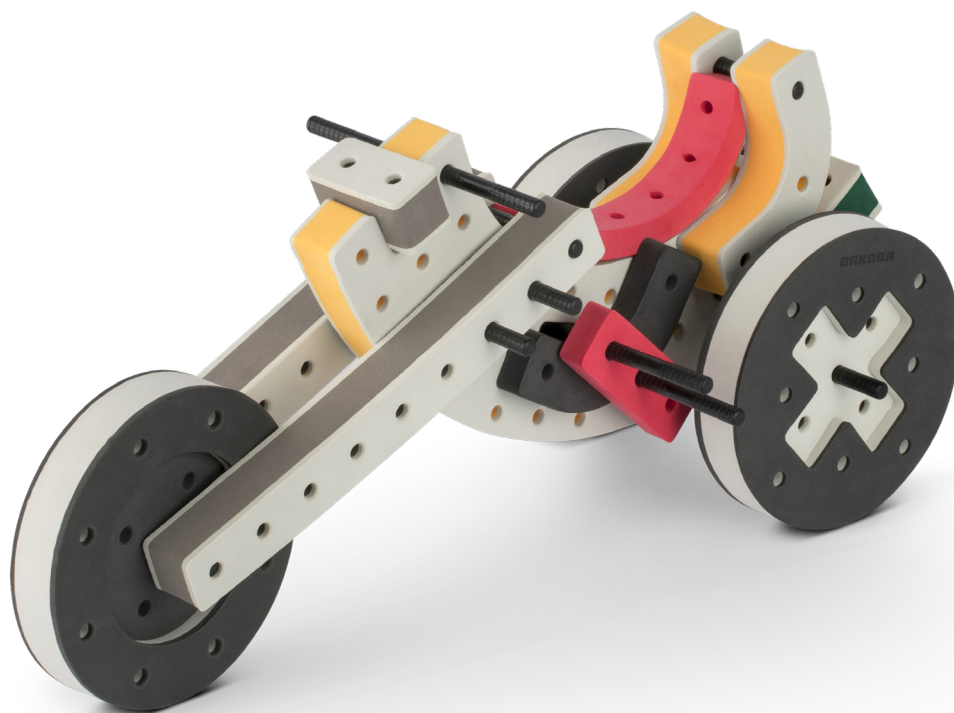

BAKOBBA®

DESIGNED FOR ENDLESS PLAY