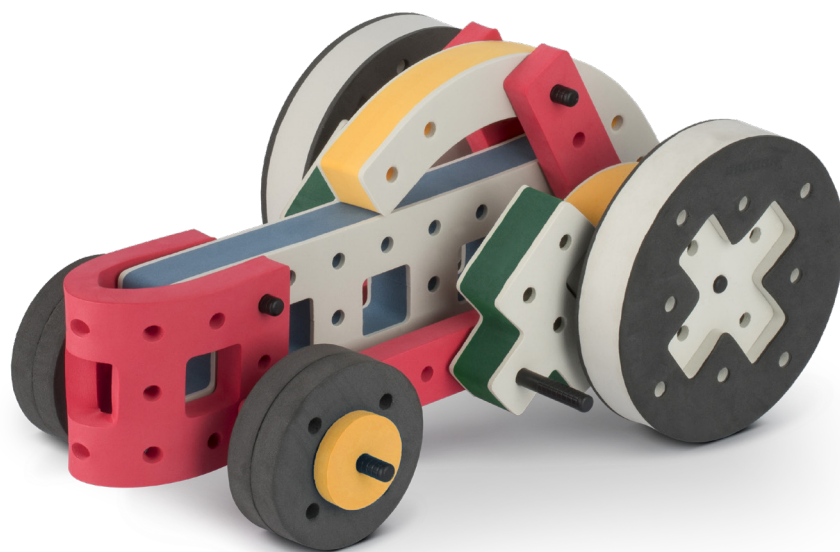

BAKOBA®

DESIGNED FOR ENDLESS PLAY