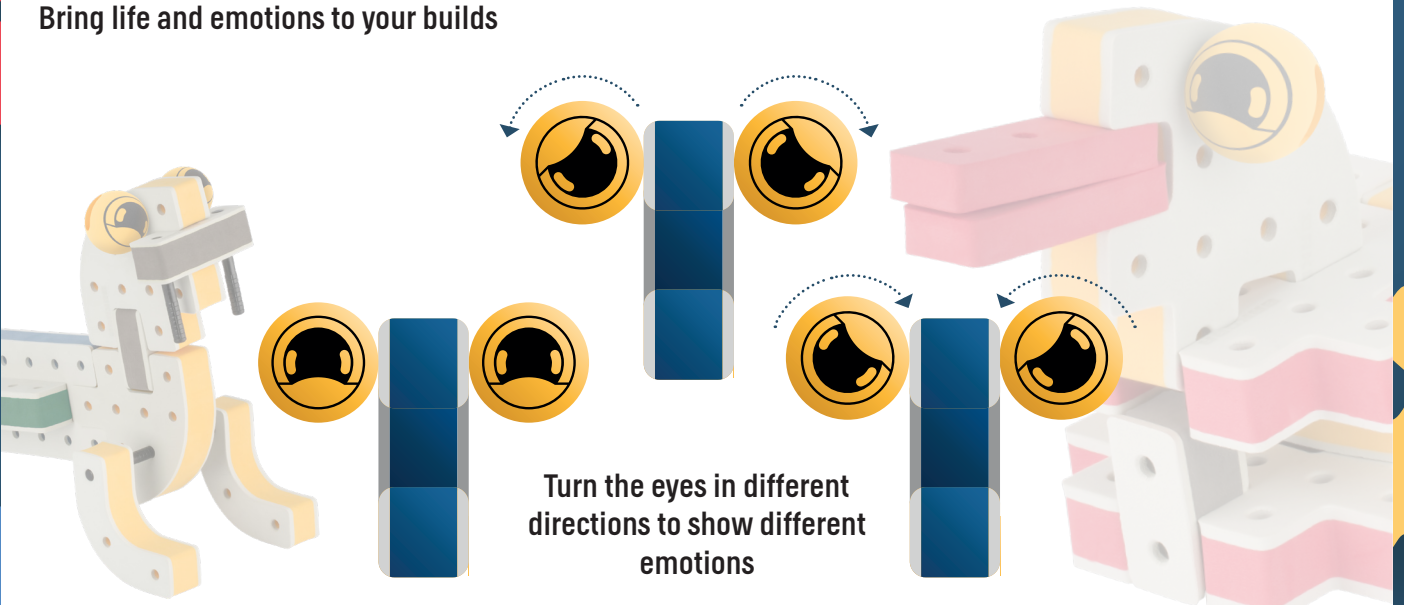

## The Spinner

Brings speed and movement to your builds

Orange spinner only into blocks with bigger holes

## The Eyes

Bring life and emotions to your builds

Turn the eyes in different directions to show different emotions