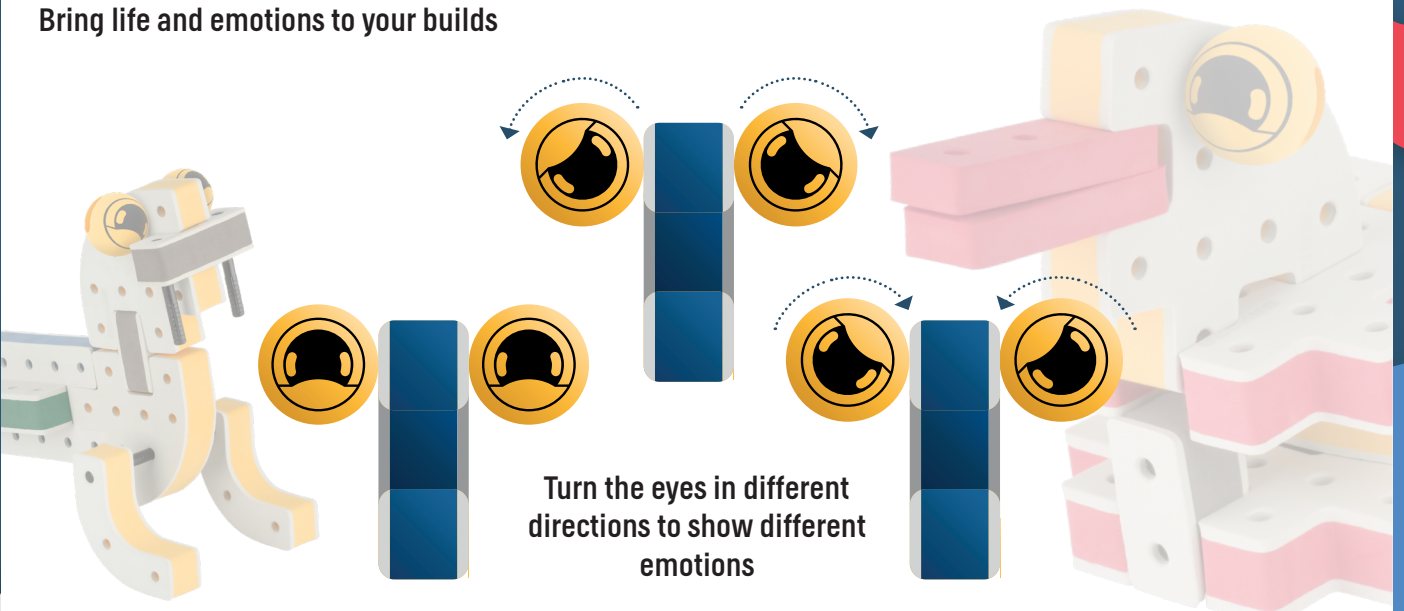

## The Spinner

Brings speed and movement to your builds

Orange spinner only into blocks with bigger holes

## The Eyes

Bring life and emotions to your builds

Turn the eyes in different directions to show different emotions