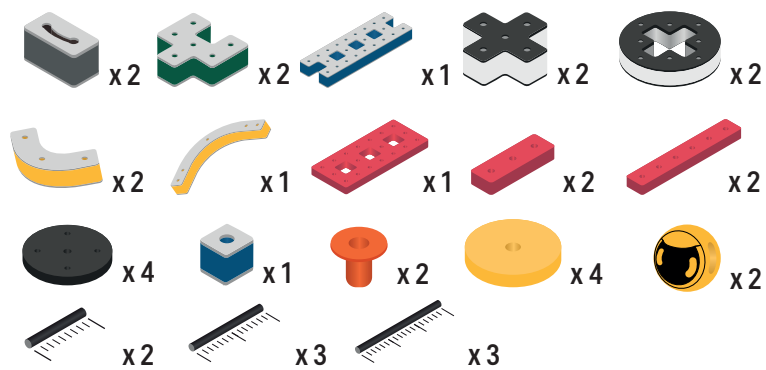

Parts for this build: