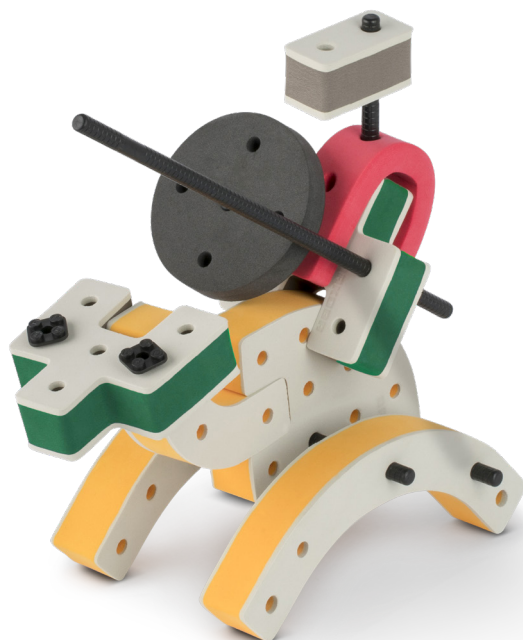

BAKOBBA®

DESIGNED FOR ENDLESS PLAY