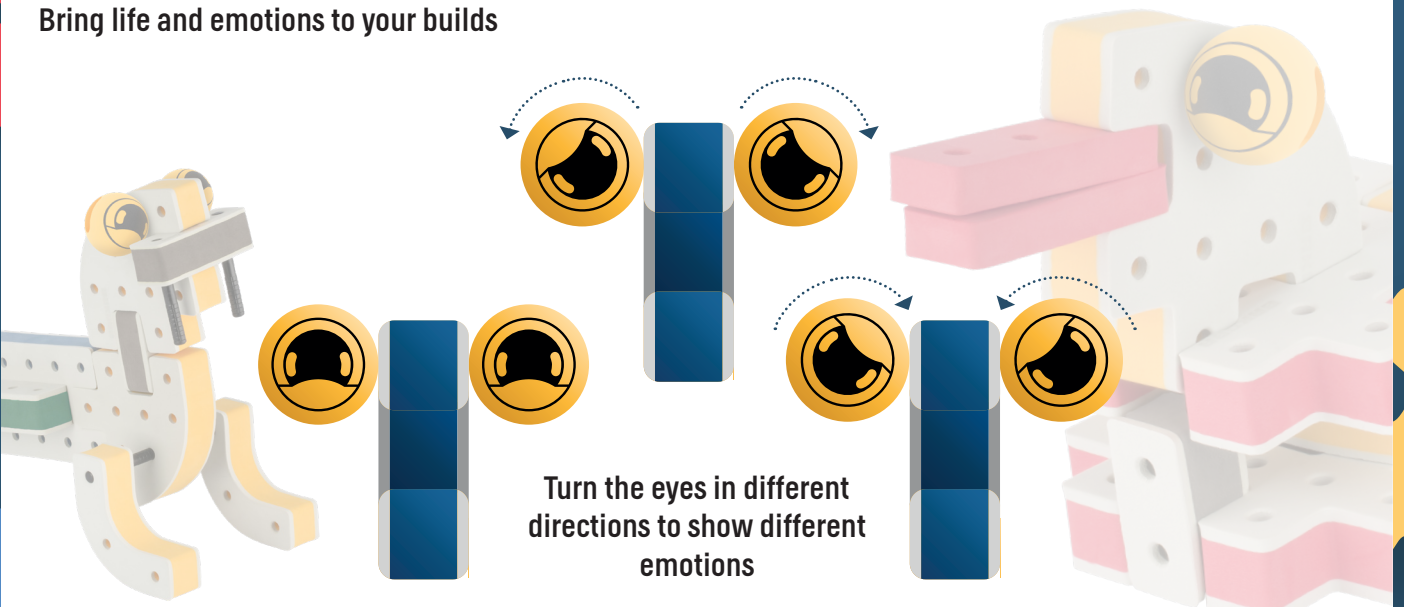

## The Spinner

Brings speed and movement to your builds

Orange spinner only into blocks with bigger holes

## The Eyes

Bring life and emotions to your builds

Turn the eyes in different directions to show different emotions