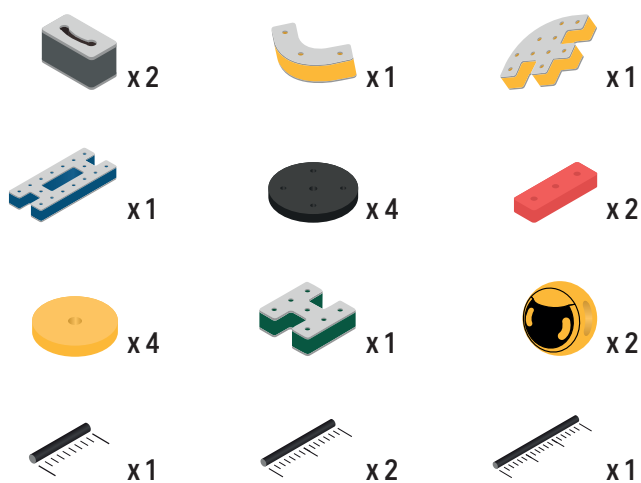

Parts for this build: