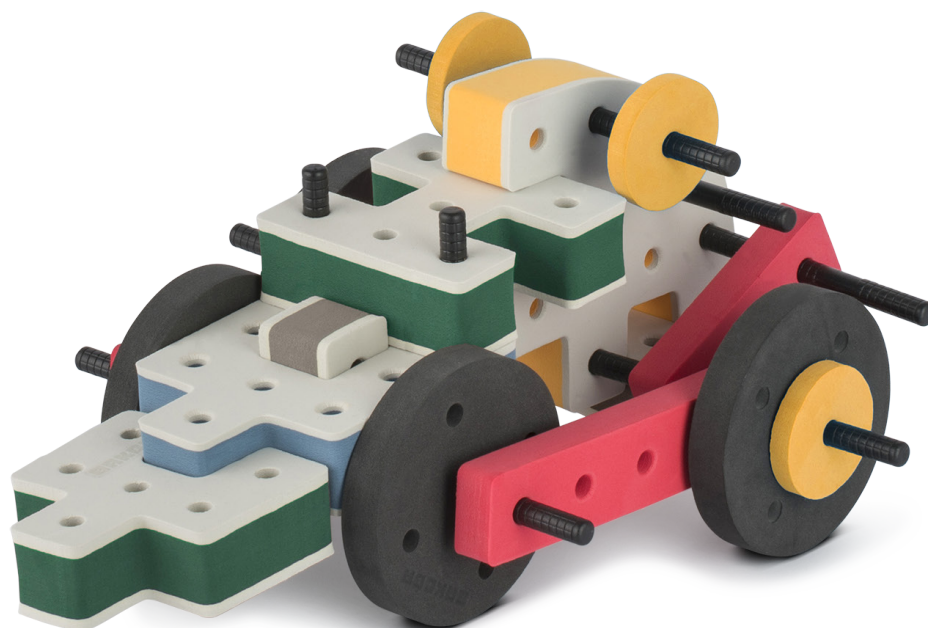

BAKOBA®

DESIGNED FOR ENDLESS PLAY